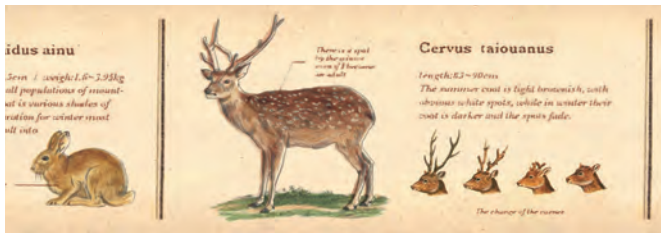

mt ex encyclopedia animal [30mm]

stock number	JAN
MTEX1P36RZ	4 971910 284667
Size of package (mm)	Packs / Inner box
φ44 × H30	48 packs