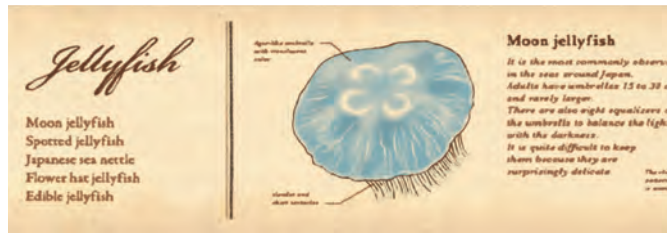

mt ex encyclopedia jellyfish [30mm]

stock number	JAN
MTEX223EZ	4 971910 334867
Size of package (mm)	Packs / Inner box
φ43 × H30	52 packs