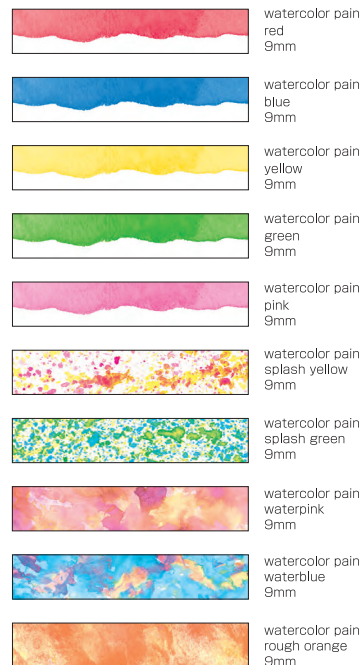

[9mm]

Size of package (mm)		Quantity in package
Smallest package	W124 × D73 × H22	10 pieces
Inner box	W206 × D142 × H142	8 packs
Case	W430 × D310 × H170	4 boxes
stock number		JAN

mt art tape
watercolors 9mm set
MTART05Z