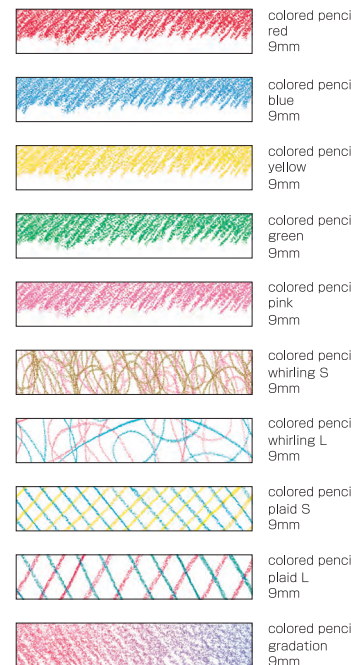

[9mm]

Size of package (mm)		Quantity in package
Smallest package	W124 × D73 × H22	10 pieces
Inner box	W206 × D142 × H142	8 packs
Case	W430 × D310 × H170	4 boxes
stock number		JAN

mt art tape
colored pencils 9mm set
MTART06Z