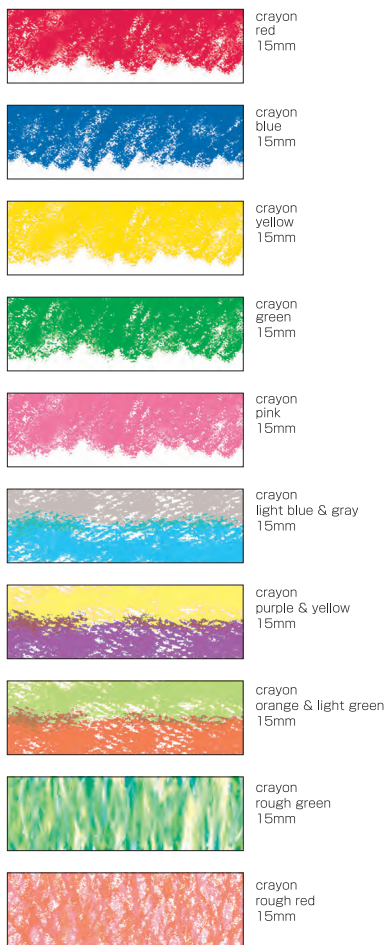

[15mm]

Size of package (mm)		Quantity in package
Smallest package	W184 × D73 × H22	10 pieces
Inner box	W206 × D142 × H142	5 packs
Case	W430 × D310 × H170	4 boxes
stock number		JAN

mt art tape
crayon 15mm set
MTART01Z