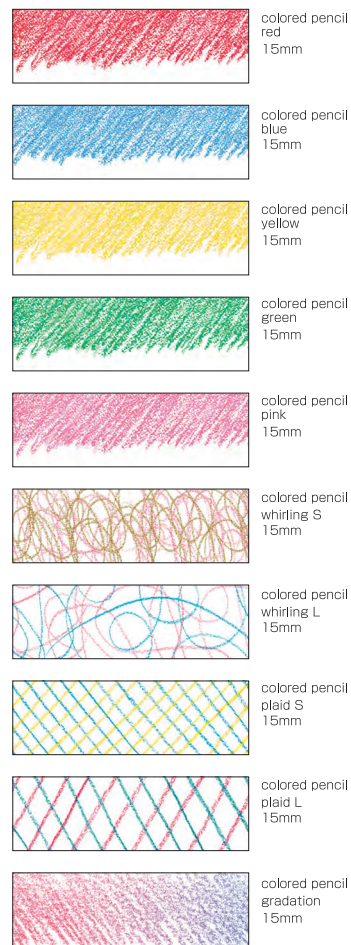

[15mm]

Size of package (mm)		Quantity in package
Smallest package	W184 × D73 × H22	10 pieces
Inner box	W206 × D142 × H142	5 packs
Case	W430 × D310 × H170	4 boxes
stock number		JAN

mt art tape
colored pencils 15mm set
MTART03Z